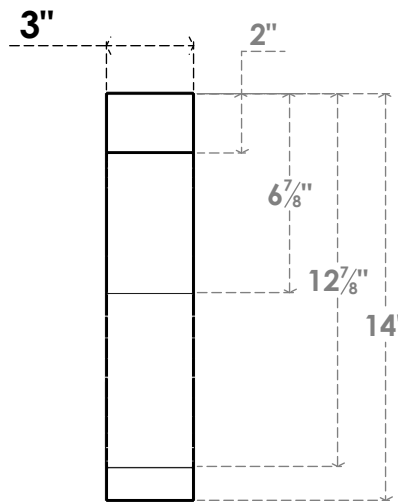

ITEM NUMBER: BRCPO030X10000X14000BKR

3"W X 10"D X 14"H BAKER ARCHITECTURAL GRADE PVC OPEN BRACE

SIDE PROFILE

FRONT PROFILE

ISOMETRIC

EKENA MILLWORK
2300 WEST MAIN ST.
CLARKSVILLE, TX 75426
TOLL FREE: 866-607-0453
WWW.EKENAMILLWORK.COM

NOTES

1. INSTALLATION TO BE COMPLETED IN ACCORDANCE WITH MANUFACTURER'S SPECIFICATIONS.
2. DRAWING MAY NOT BE TO SCALE
3. THIS DRAWING IS INTENDED FOR DESIGN AND PLANNING PURPOSES ONLY.
4. ALL INFORMATION CONTAINED HEREIN WAS CURRENT AT THE TIME OF DEVELOPMENT BUT MUST BE REVIEWED AND APPROVED BY THE PRODUCT MANUFACTURER TO BE CONSIDERED ACCURATE.
5. ARCHITECTURAL GRADE PVC PRODUCTS ARE MADE FROM EXPANDED CELLULAR PVC AND COME NATURALLY WHITE BUT MAY BE PAINTED