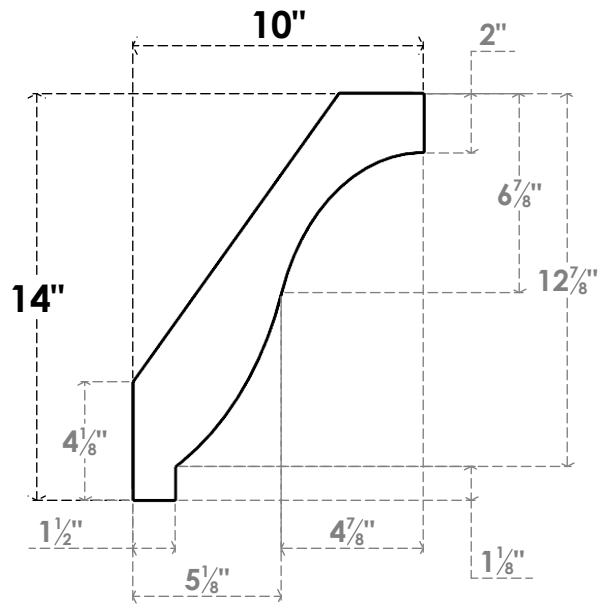

ITEM NUMBER: BRCPO030X10000X14000BKR

3"W X 10"D X 14"H BAKER ARCHITECTURAL GRADE PVC OPEN BRACE

SIDE PROFILE

FRONT PROFILE

ISOMETRIC

EKENA MILLWORK
2300 WEST MAIN ST.
CLARKSVILLE, TX 75426
TOLL FREE: 866-607-0453
WWW.EKENAMILLWORK.COM