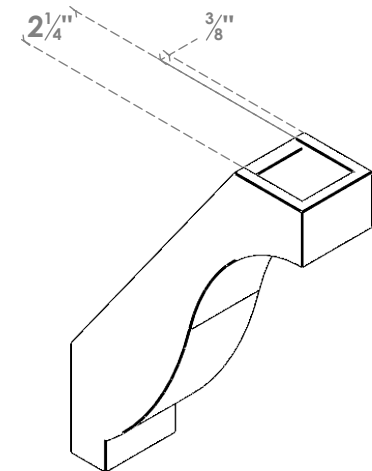

ITEM NUMBER: BRCPO030X10000X14000BKR

3"W X 10"D X 14"H BAKER ARCHITECTURAL GRADE PVC OPEN BRACE

SIDE PROFILE

FRONT PROFILE

ISOMETRIC

EKENA MILLWORK
2300 WEST MAIN ST.
CLARKSVILLE, TX 75426
TOLL FREE: 866-607-0453
WWW.EKENAMILLWORK.COM